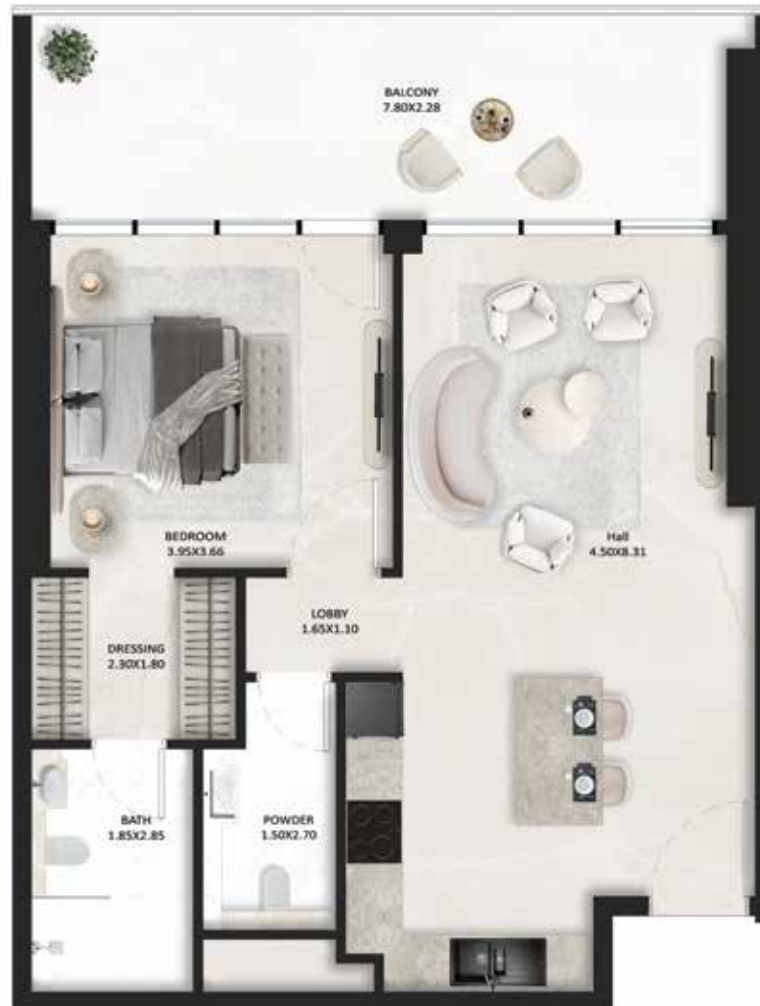

1 bed room

TYPE - B3

LEVEL 1
UNIT - 07

Internal Living Area
653 sq.ft.

Outdoor Living Area
185 sq.ft.

Total Living Area
838 sq.ft.