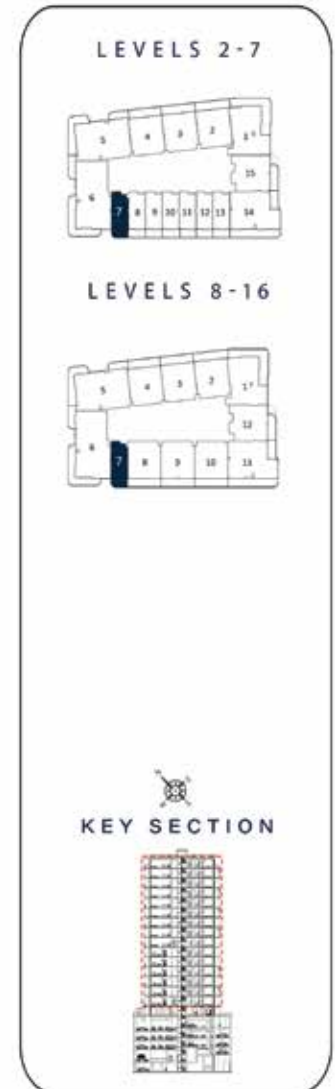

SQUAREX
ONE

Floor plans

Studio

SQUAREX
ONE

studio

TYPE - A1

LEVEL 1
UNIT - 04

LEVEL 2 - 7
UNIT - 08 & 13

Internal Living Area
301 to 302 sq.ft.

Outdoor Living Area
67 to 87 sq.ft.

Total Living Area
368 to 389 sq.ft.

studio

TYPE - A2

LEVEL 2 - 7
UNIT - 07

LEVEL 8 - 16
UNIT - 07

Internal Living Area
296 sq.ft.

Outdoor Living Area
66 sq.ft.

Total Living Area
362 sq.ft.

studio

TYPE - A3

LEVEL 1
UNIT - 03

Internal Living Area
302 sq.ft.

Outdoor Living Area
78 sq.ft.

Total Living Area
380 sq.ft.

1 bedroom

SQUAREX
ONE

1 bed room

TYPE - A1

LEVEL 1
UNIT - 02 & 05

LEVEL 2 - 7
UNIT - 04 & 02

LEVEL 8 - 16
UNIT - 04 & 02 & 08 & 10

Internal Living Area
612 to 615 sq.ft.